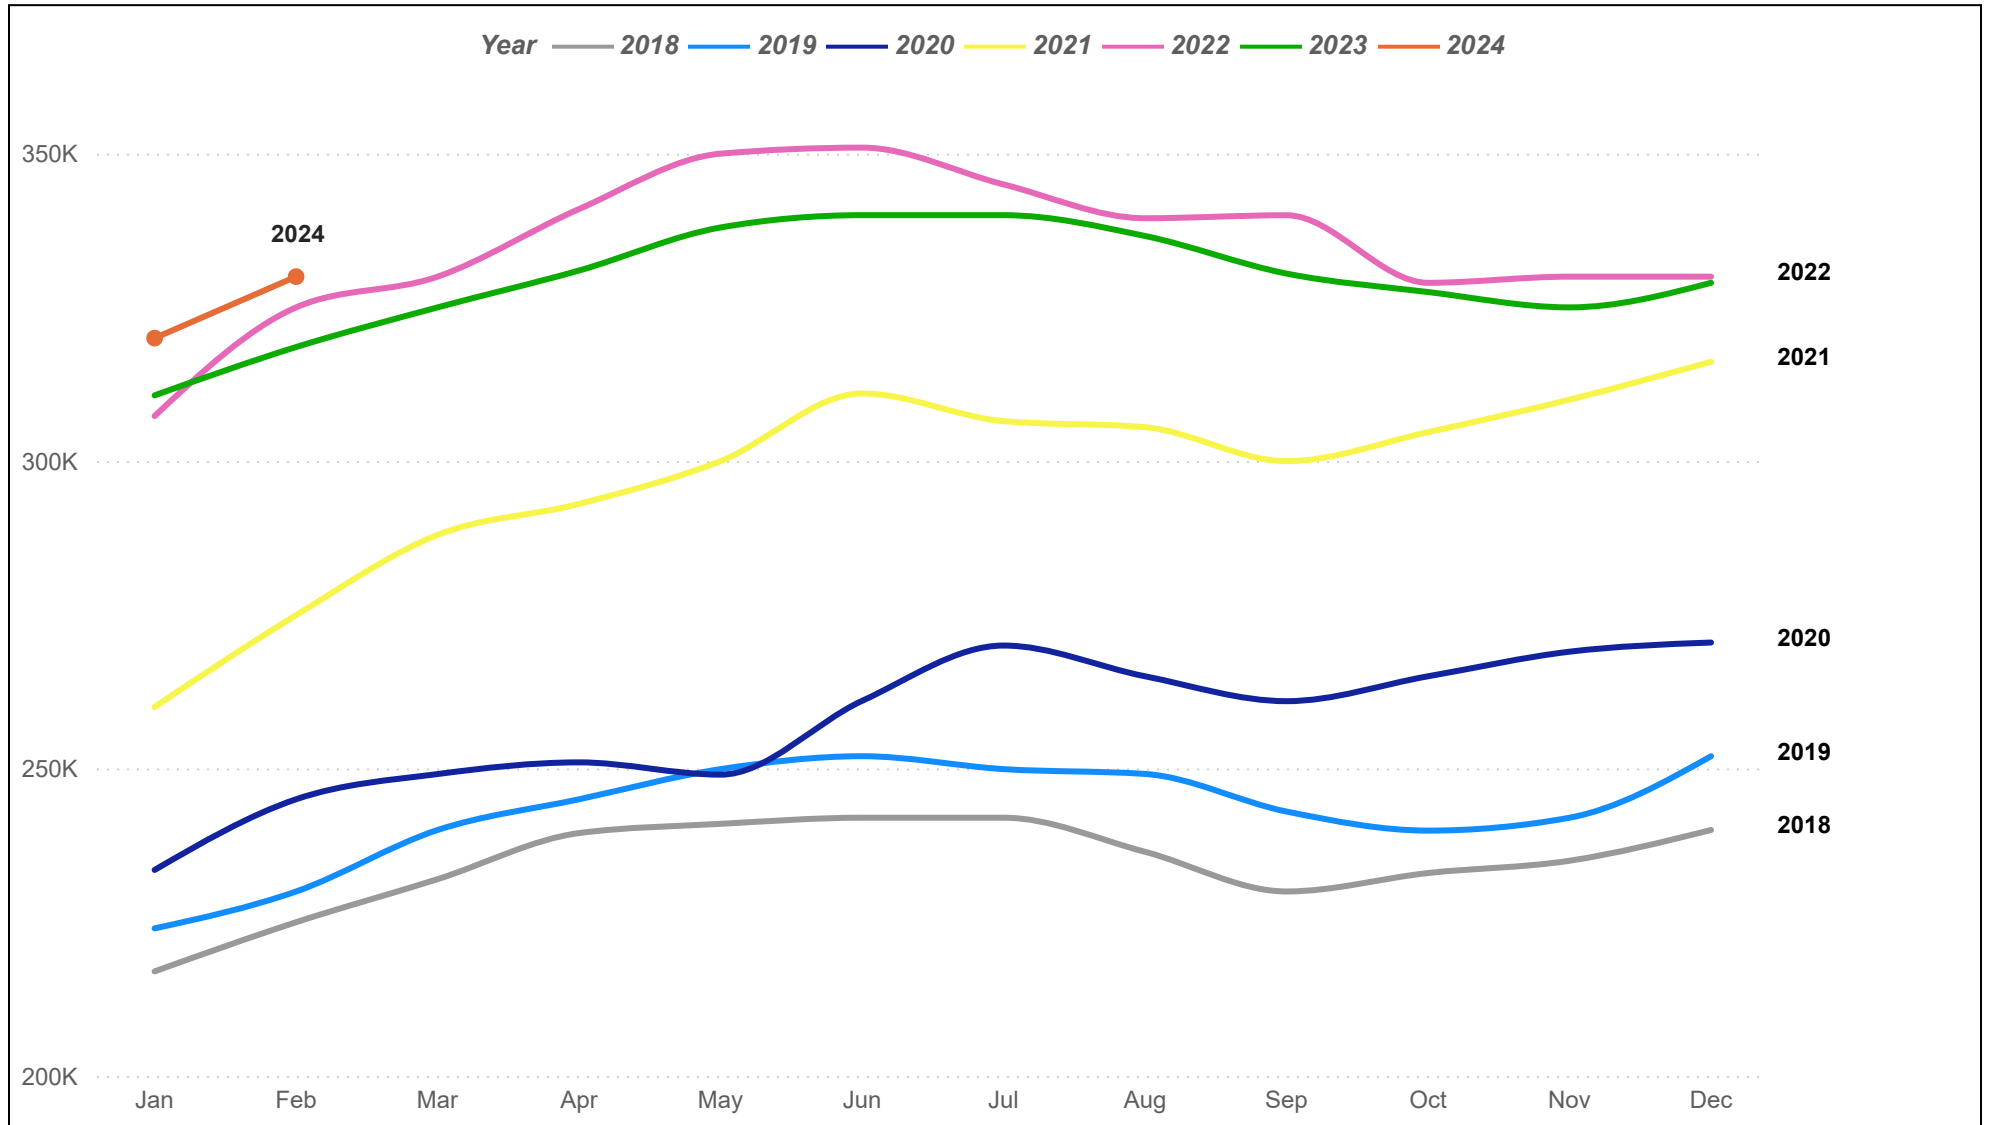

Houston MSA Residential Sales

The Houston MSA (Metropolitan Statistical Area) consists of Austin, Brazoria, Chambers, Fort Bend, Galveston, Harris, Montgomery, and Waller counties.

Houston MSA Average Sales Price

The Houston MSA (Metropolitan Statistical Area) consists of Austin, Brazoria, Chambers, Fort Bend, Galveston, Harris, Montgomery, and Waller counties.

Houston MSA Median Sales Price

The Houston MSA (Metropolitan Statistical Area) consists of Austin, Brazoria, Chambers, Fort Bend, Galveston, Harris, Montgomery, and Waller counties.

Houston MSA Residential Sales Volume

The Houston MSA (Metropolitan Statistical Area) consists of Austin, Brazoria, Chambers, Fort Bend, Galveston, Harris, Montgomery, and Waller counties.

Houston MSA Months of Inventory