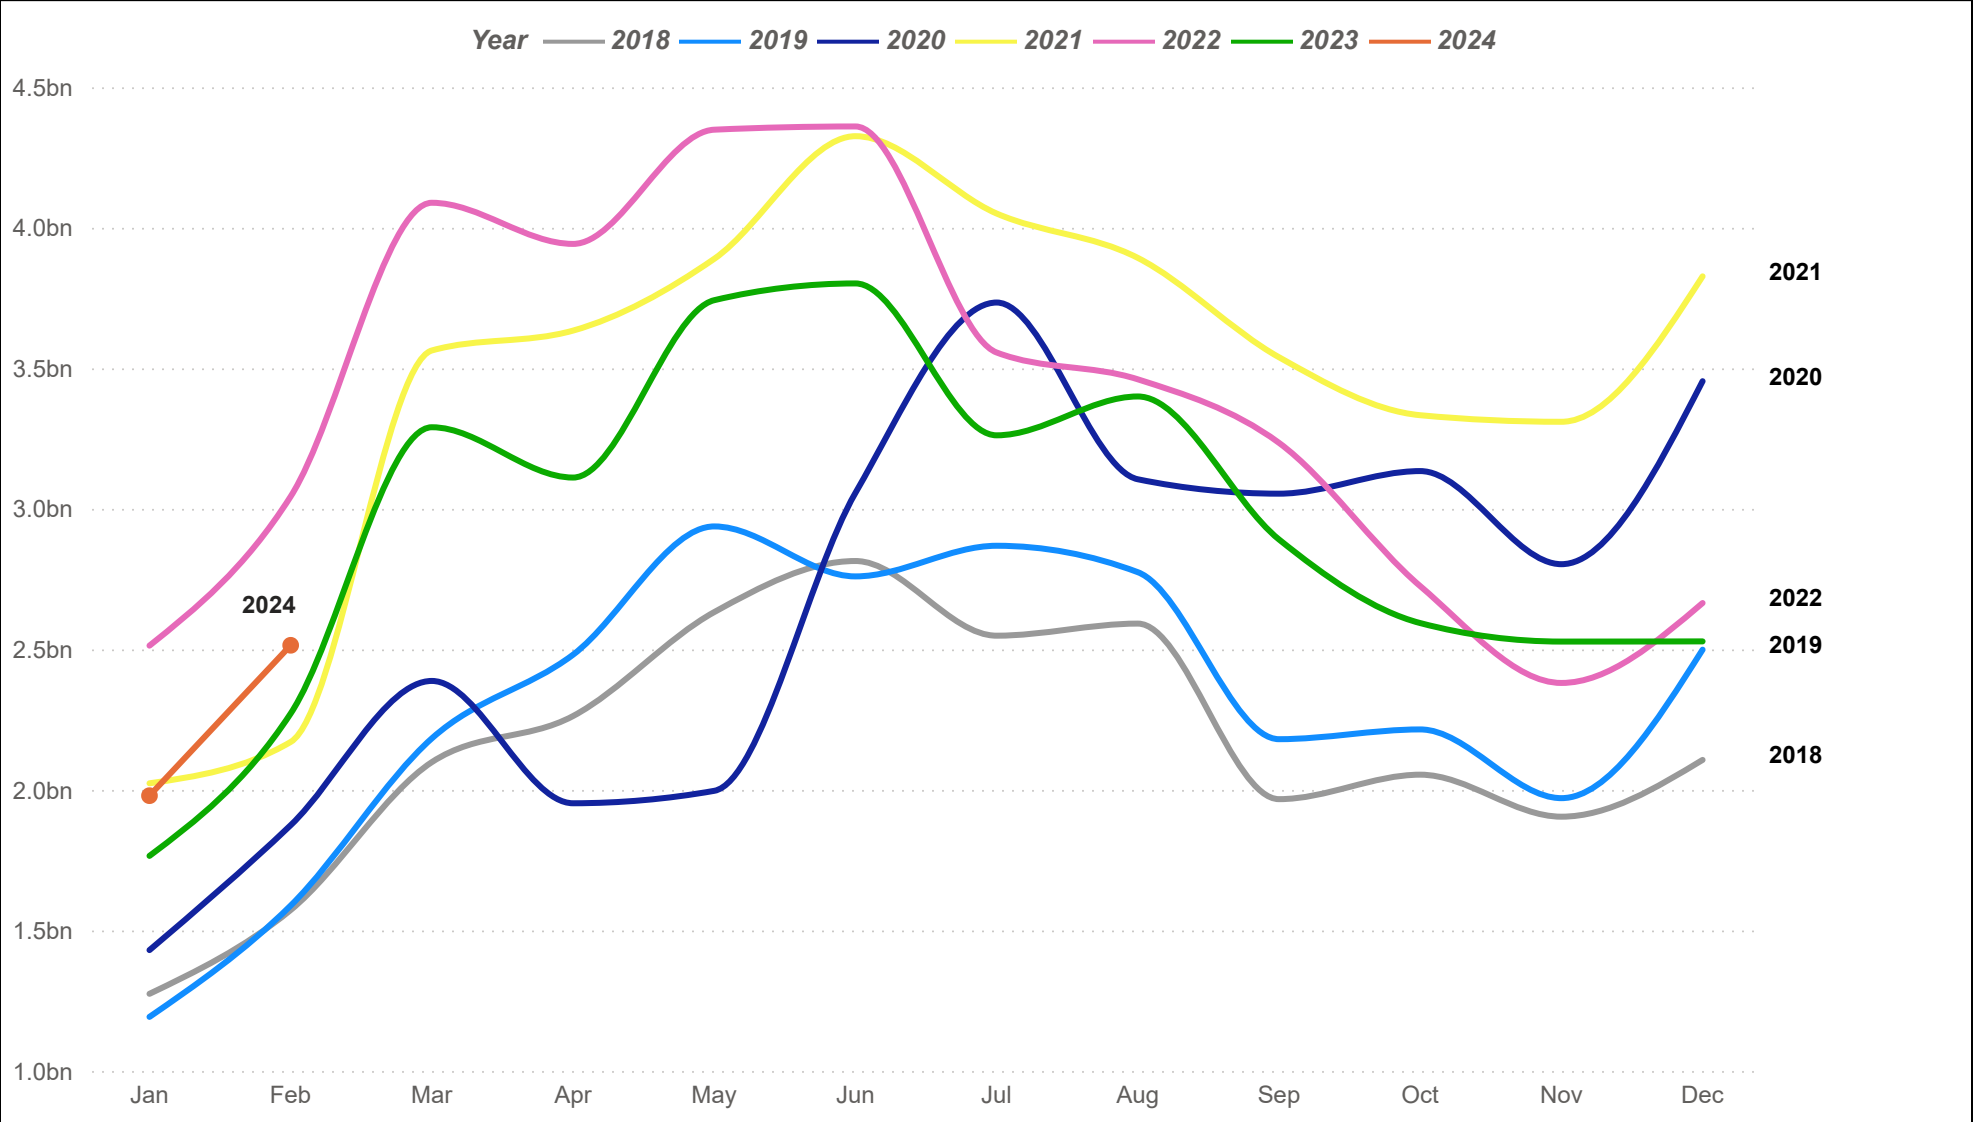

Houston MSA Residential Sales

The Houston MSA (Metropolitan Statistical Area) consists of Austin, Brazoria, Chambers, Fort Bend, Galveston, Harris, Montgomery, and Waller counties.

Houston MSA Average Sales Price

The Houston MSA (Metropolitan Statistical Area) consists of Austin, Brazoria, Chambers, Fort Bend, Galveston, Harris, Montgomery, and Waller counties.

Houston MSA Median Sales Price

The Houston MSA (Metropolitan Statistical Area) consists of Austin, Brazoria, Chambers, Fort Bend, Galveston, Harris, Montgomery, and Waller counties.

Houston MSA Residential Sales Volume

The Houston MSA (Metropolitan Statistical Area) consists of Austin, Brazoria, Chambers, Fort Bend, Galveston, Harris, Montgomery, and Waller counties.

Houston MSA Months of Inventory