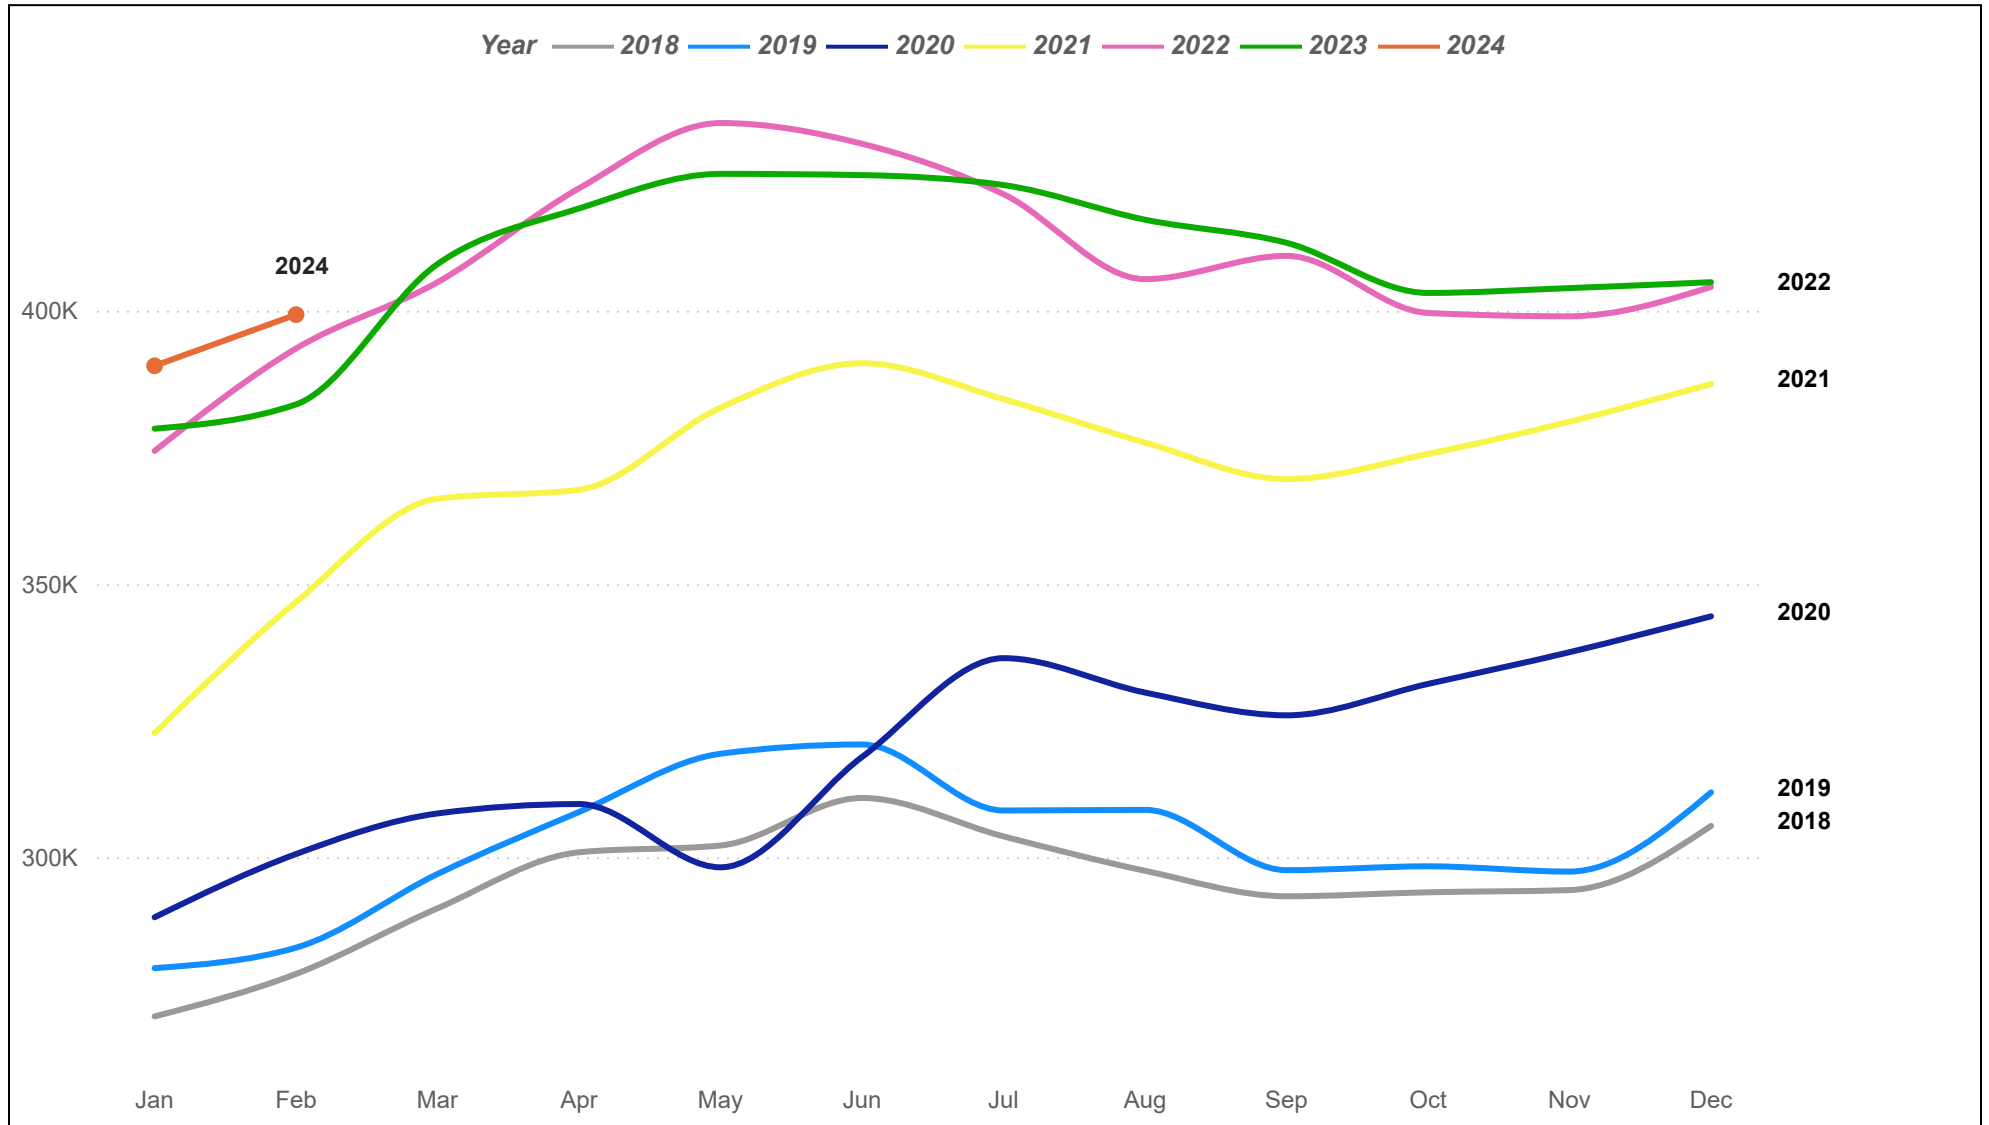

Houston MSA Residential Sales

The Houston MSA (Metropolitan Statistical Area) consists of Austin, Brazoria, Chambers, Fort Bend, Galveston, Harris, Montgomery, and Waller counties.

Houston MSA Average Sales Price

The Houston MSA (Metropolitan Statistical Area) consists of Austin, Brazoria, Chambers, Fort Bend, Galveston, Harris, Montgomery, and Waller counties.

Houston MSA Median Sales Price

The Houston MSA (Metropolitan Statistical Area) consists of Austin, Brazoria, Chambers, Fort Bend, Galveston, Harris, Montgomery, and Waller counties.

Houston MSA Residential Sales Volume

The Houston MSA (Metropolitan Statistical Area) consists of Austin, Brazoria, Chambers, Fort Bend, Galveston, Harris, Montgomery, and Waller counties.

Houston MSA Months of Inventory