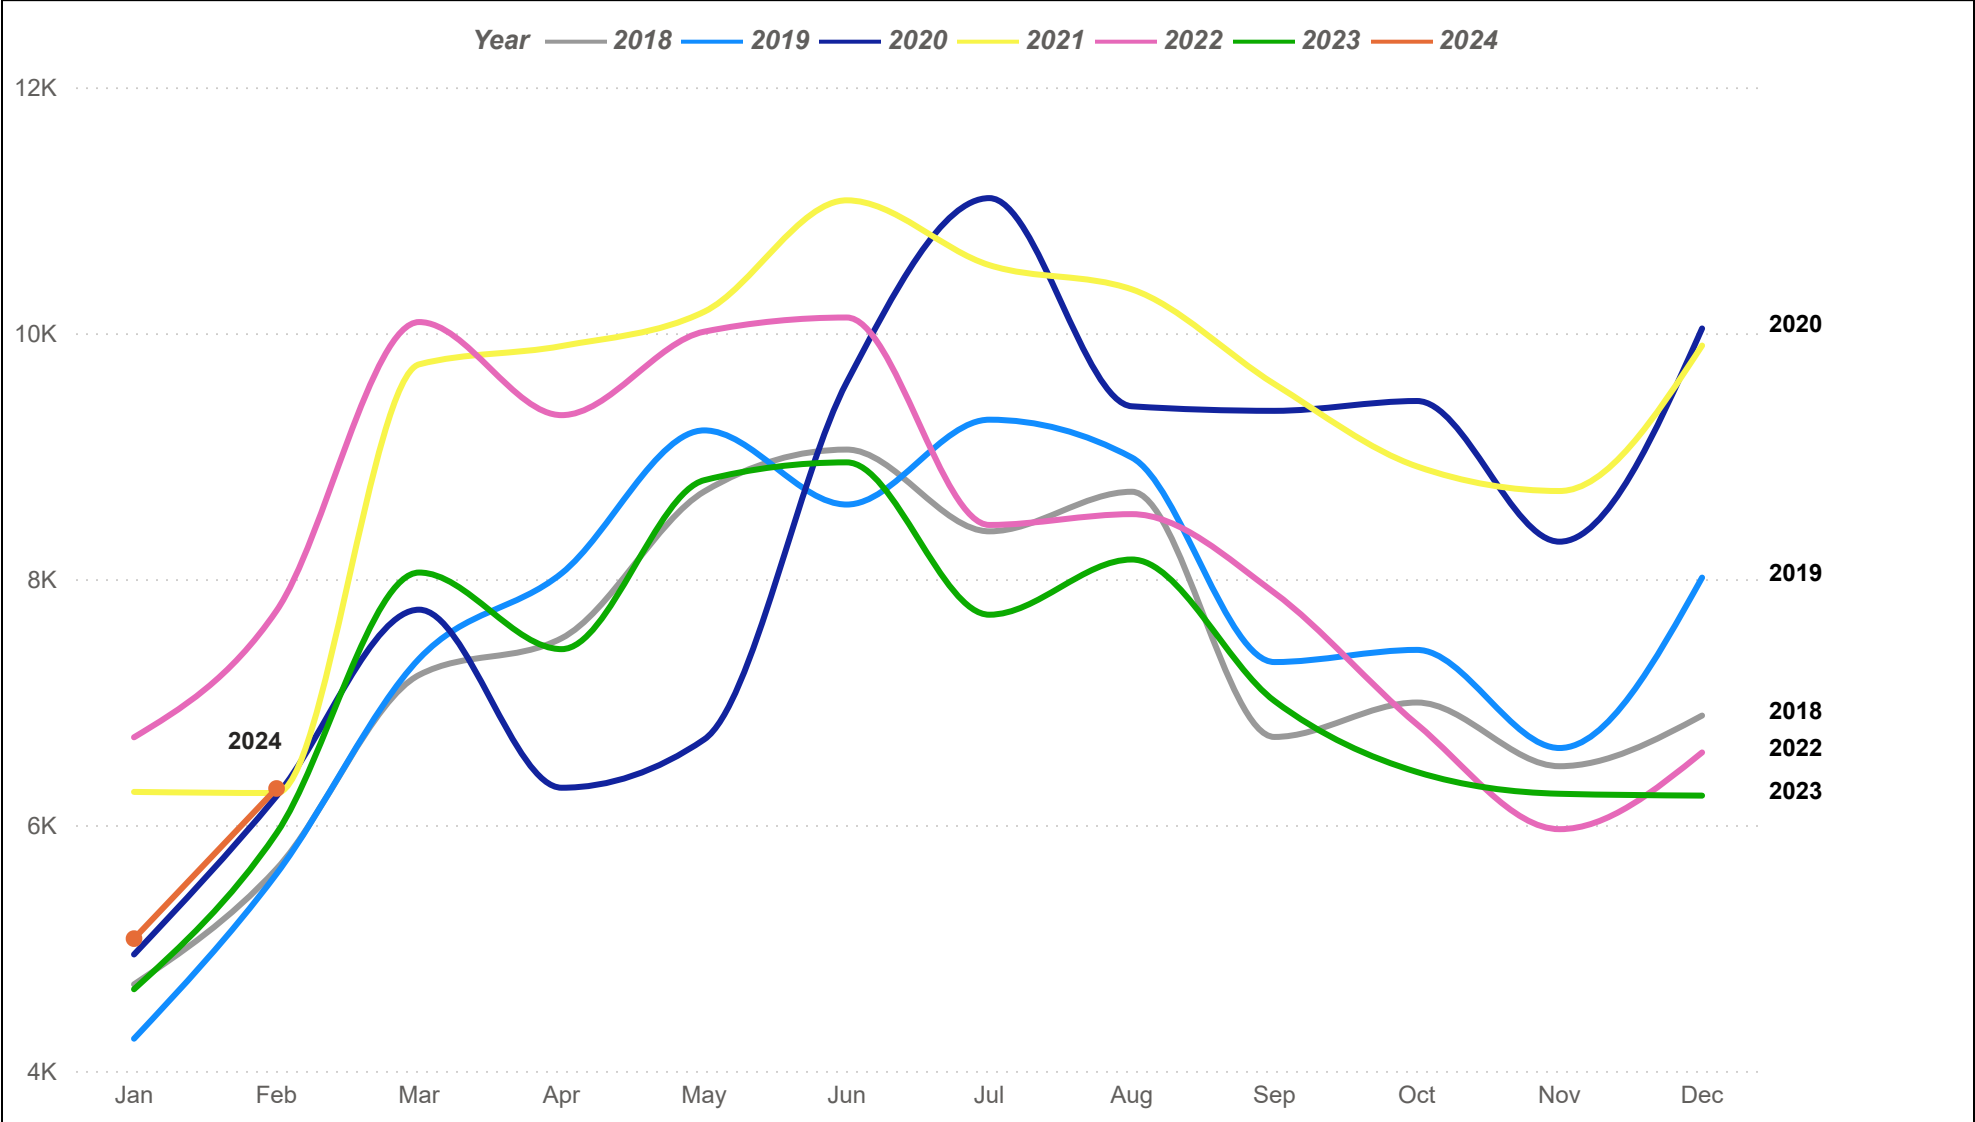

Houston MSA Residential Sales

The Houston MSA (Metropolitan Statistical Area) consists of Austin, Brazoria, Chambers, Fort Bend, Galveston, Harris, Montgomery, and Waller counties.

Houston MSA Average Sales Price

The Houston MSA (Metropolitan Statistical Area) consists of Austin, Brazoria, Chambers, Fort Bend, Galveston, Harris, Montgomery, and Waller counties.

Houston MSA Median Sales Price

The Houston MSA (Metropolitan Statistical Area) consists of Austin, Brazoria, Chambers, Fort Bend, Galveston, Harris, Montgomery, and Waller counties.

Houston MSA Residential Sales Volume

The Houston MSA (Metropolitan Statistical Area) consists of Austin, Brazoria, Chambers, Fort Bend, Galveston, Harris, Montgomery, and Waller counties.

Houston MSA Months of Inventory