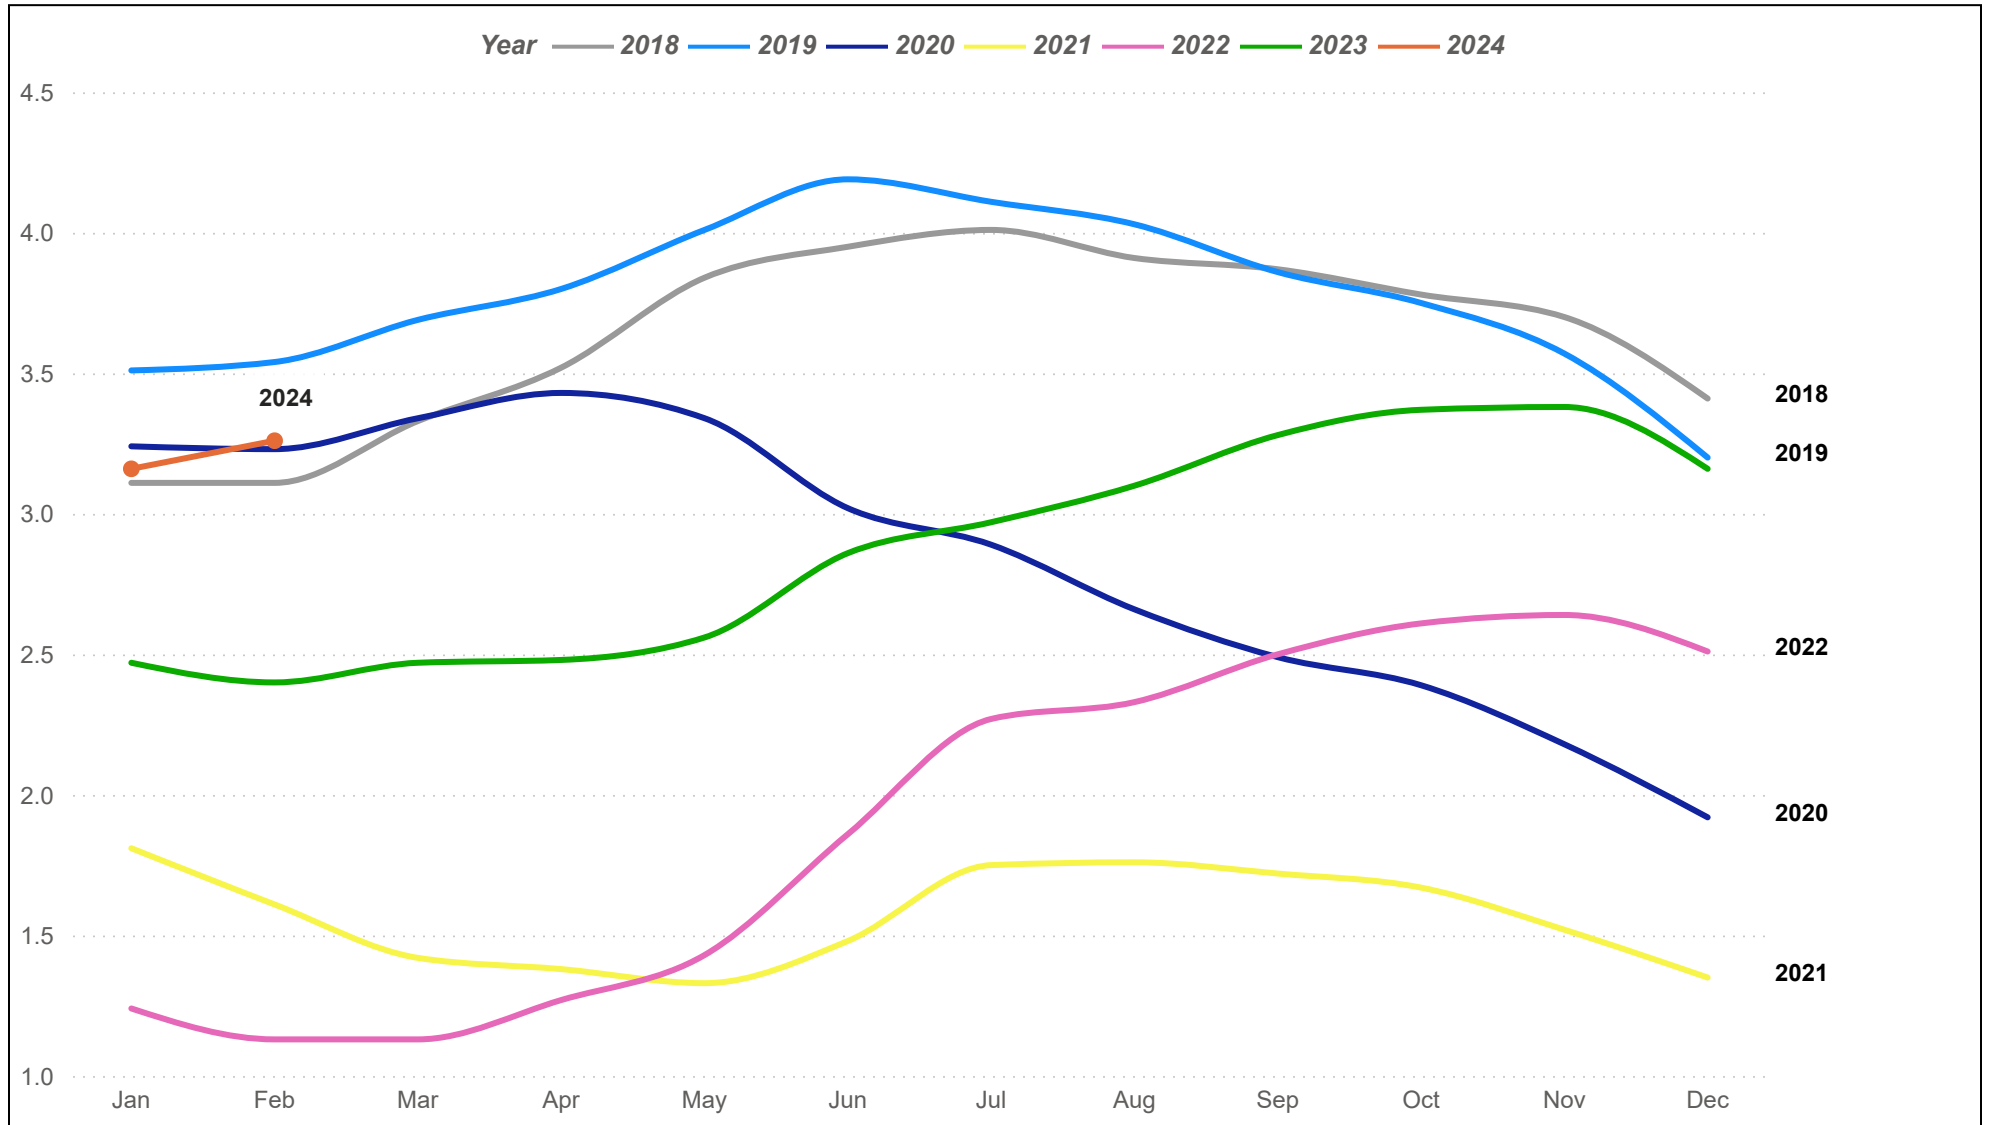

Houston MSA Residential Sales

The Houston MSA (Metropolitan Statistical Area) consists of Austin, Brazoria, Chambers, Fort Bend, Galveston, Harris, Montgomery, and Waller counties.

Houston MSA Average Sales Price

The Houston MSA (Metropolitan Statistical Area) consists of Austin, Brazoria, Chambers, Fort Bend, Galveston, Harris, Montgomery, and Waller counties.

Houston MSA Median Sales Price

The Houston MSA (Metropolitan Statistical Area) consists of Austin, Brazoria, Chambers, Fort Bend, Galveston, Harris, Montgomery, and Waller counties.

Houston MSA Residential Sales Volume

The Houston MSA (Metropolitan Statistical Area) consists of Austin, Brazoria, Chambers, Fort Bend, Galveston, Harris, Montgomery, and Waller counties.

Houston MSA Months of Inventory