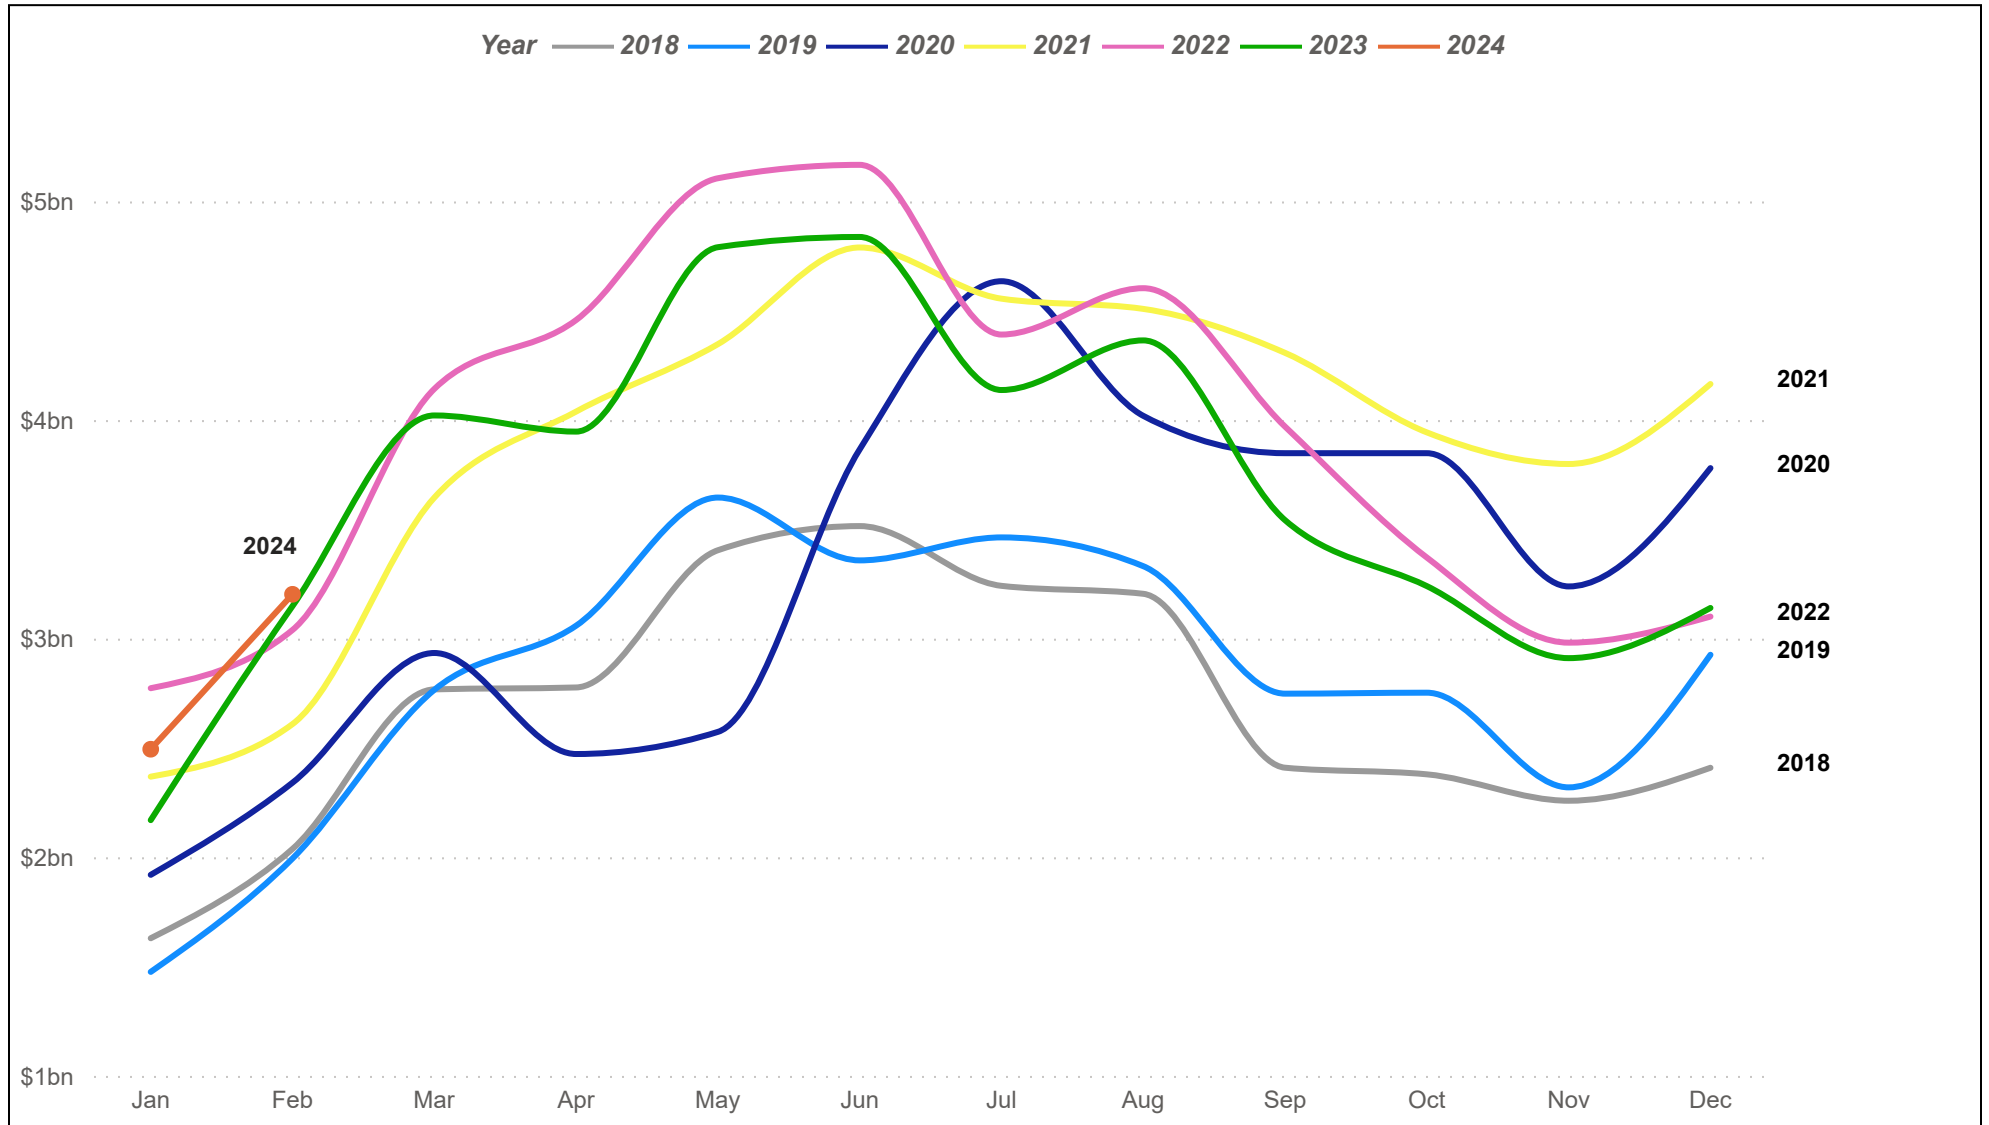

DFW MSA Residential Sales Volume

The DFW MSA (Metropolitan Statistical Area) consists of Collin, Dallas, Denton, Ellis, Hunt, Kaufman, Rockwall, Hood, Johnson, Parker, Somervell, Tarrant, and Wise counties.