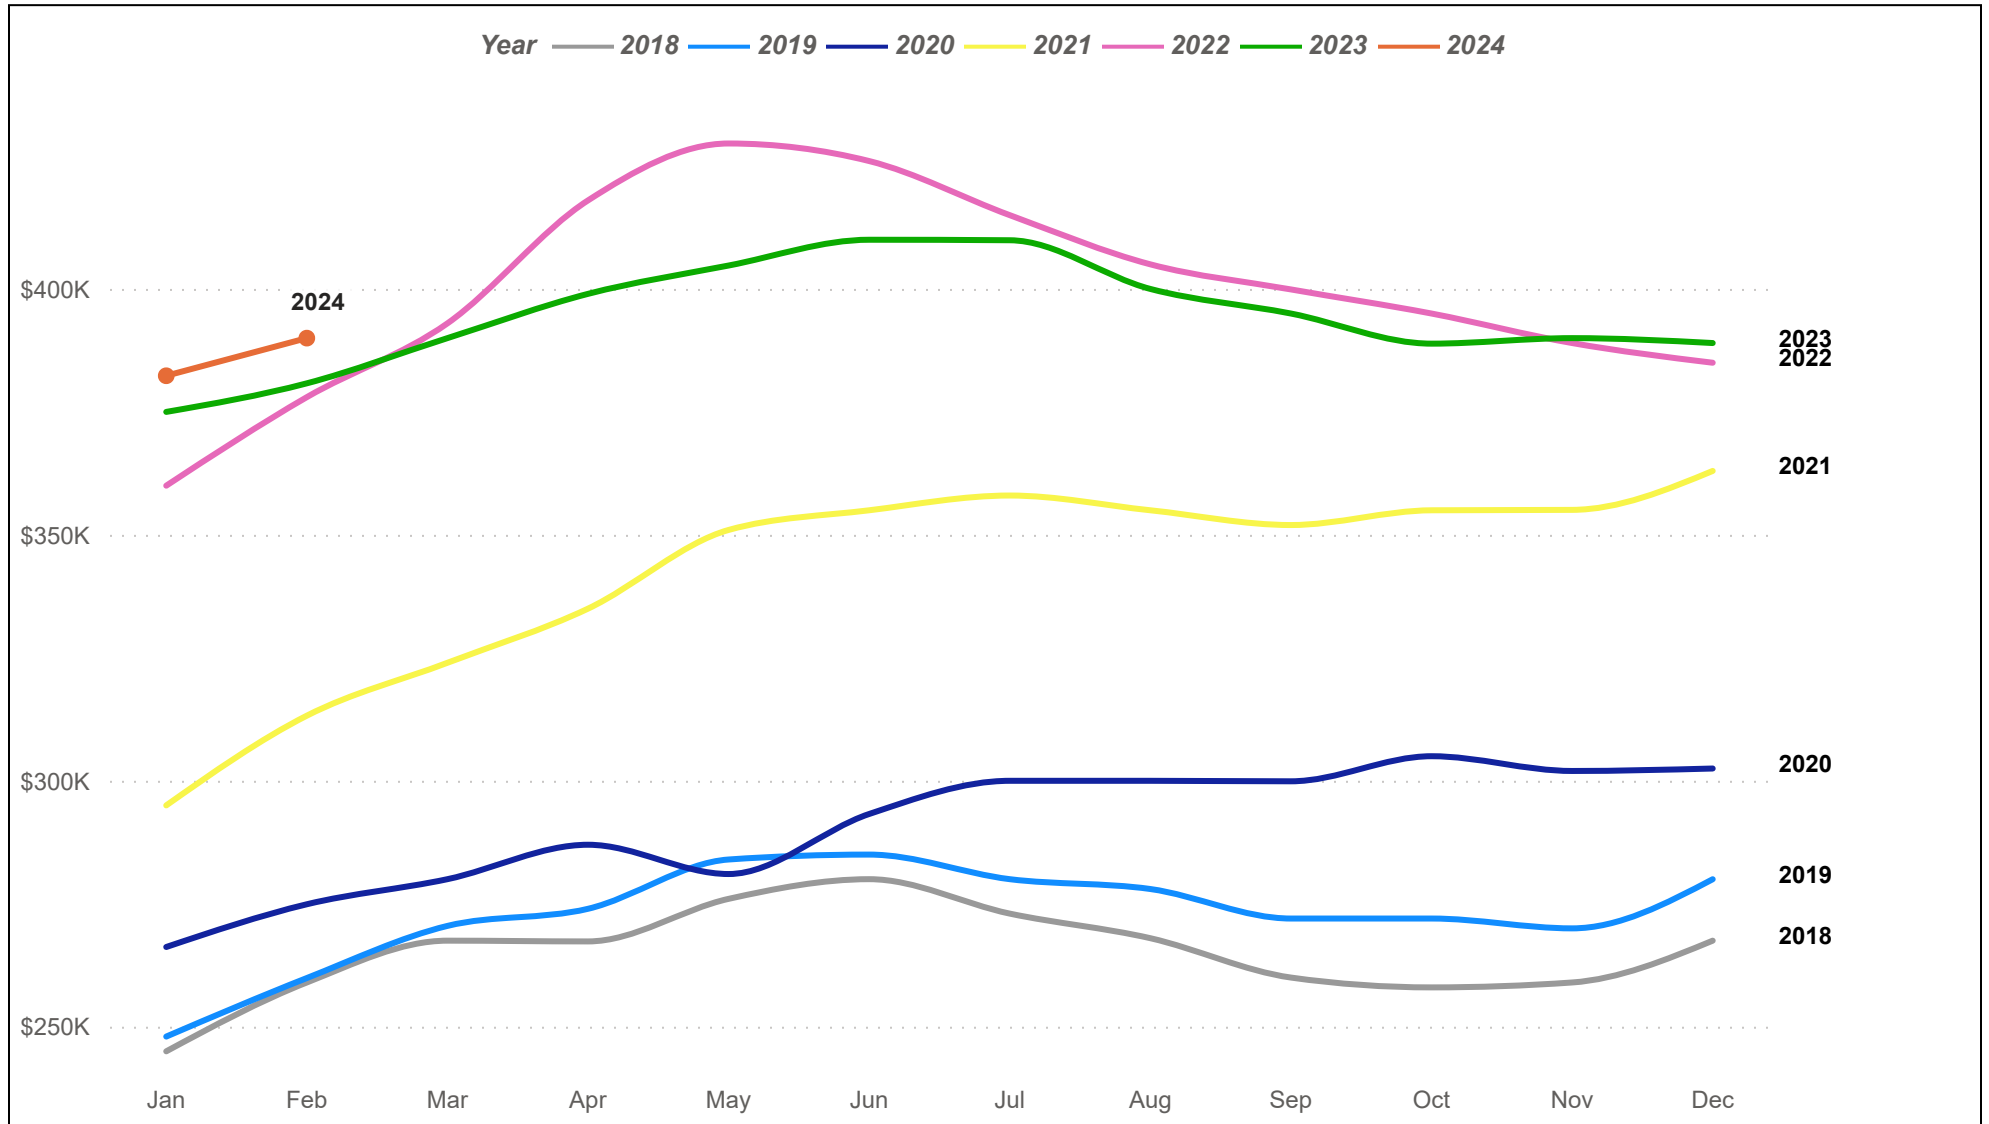

# DFW MSA Residential Sales

The DFW MSA (Metropolitan Statistical Area) consists of Collin, Dallas, Denton, Ellis, Hunt, Kaufman, Rockwall, Hood, Johnson, Parker, Somervell, Tarrant, and Wise counties.

# DFW MSA Average Sales Price

The DFW MSA (Metropolitan Statistical Area) consists of Collin, Dallas, Denton, Ellis, Hunt, Kaufman, Rockwall, Hood, Johnson, Parker, Somervell, Tarrant, and Wise counties.

# DFW MSA Median Sales Price

The DFW MSA (Metropolitan Statistical Area) consists of Collin, Dallas, Denton, Ellis, Hunt, Kaufman, Rockwall, Hood, Johnson, Parker, Somervell, Tarrant, and Wise counties.

# DFW MSA Residential Sales Volume

The DFW MSA (Metropolitan Statistical Area) consists of Collin, Dallas, Denton, Ellis, Hunt, Kaufman, Rockwall, Hood, Johnson, Parker, Somervell, Tarrant, and Wise counties.