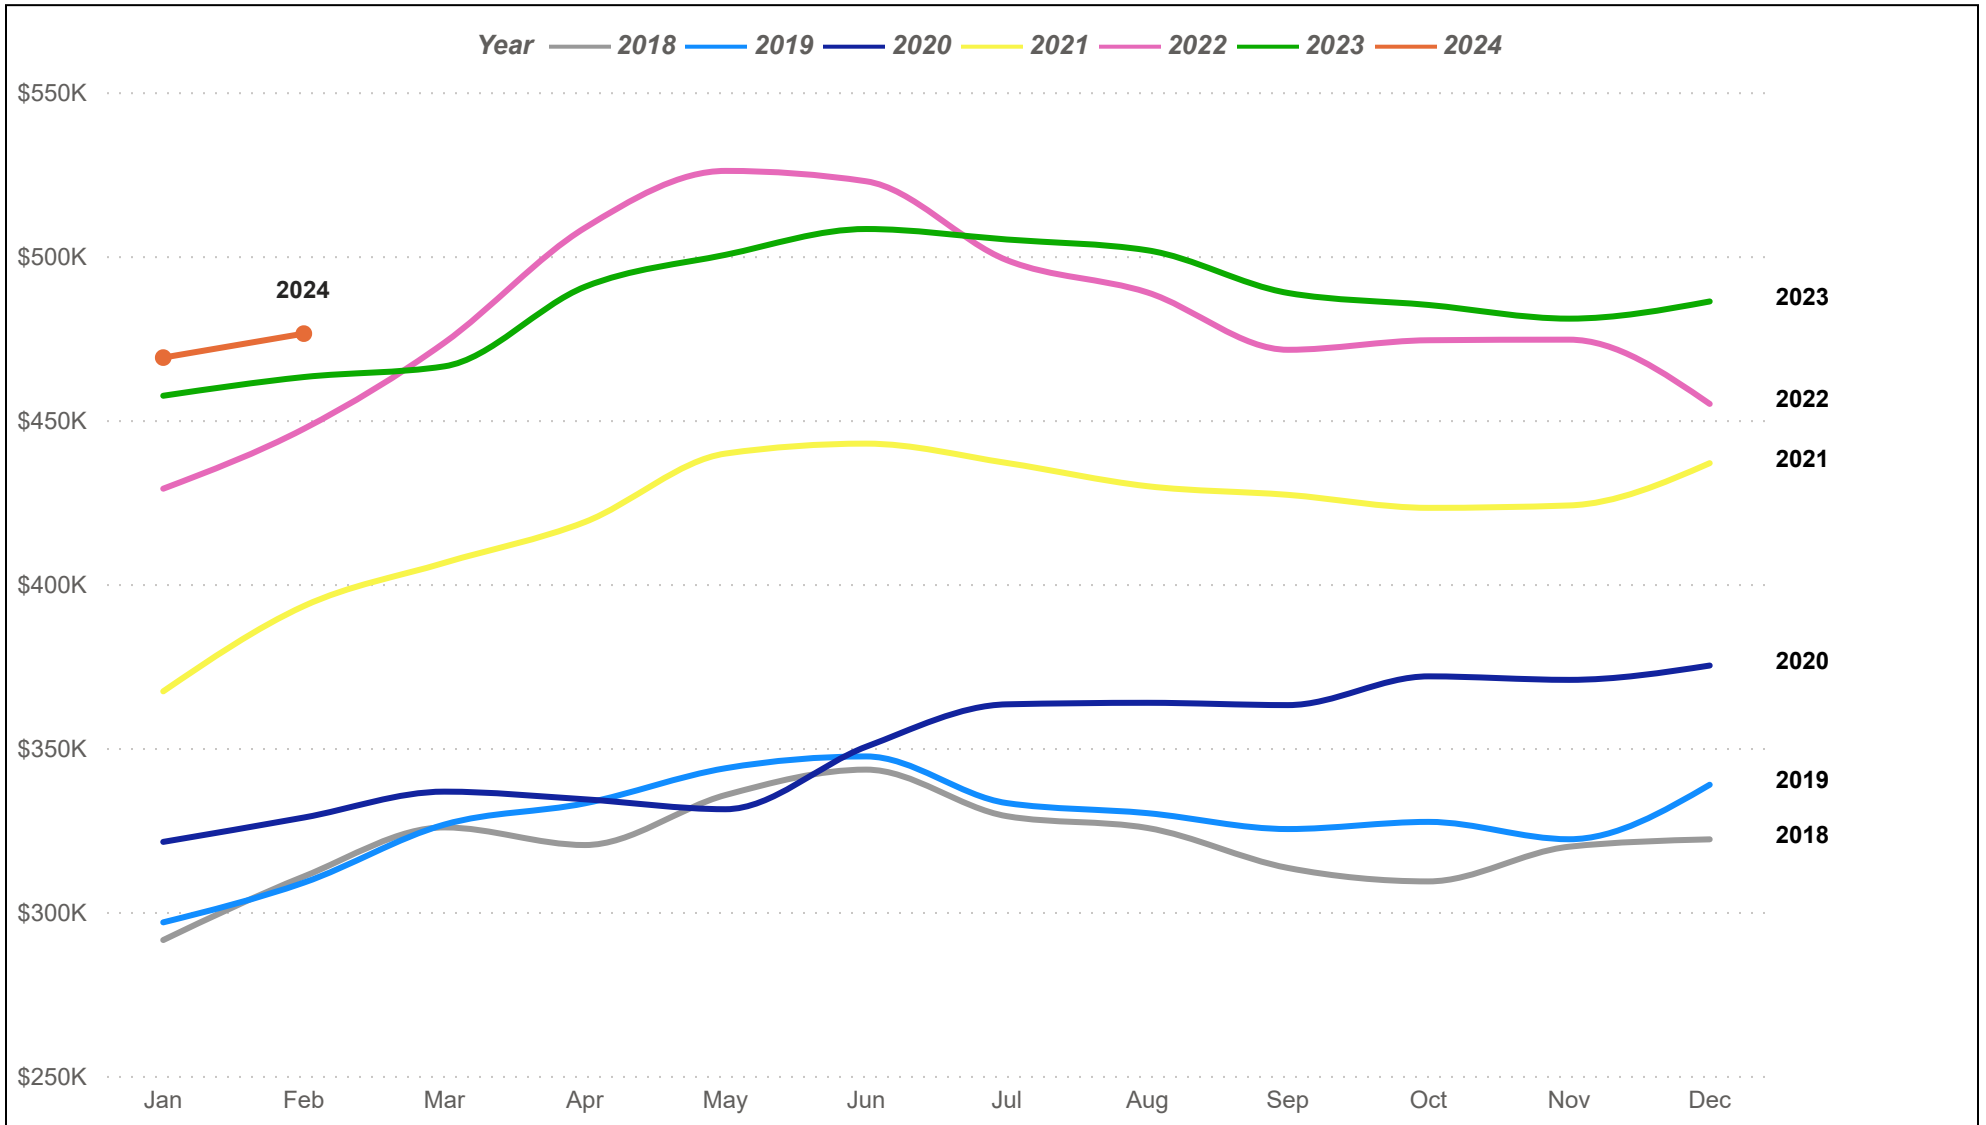

# DFW MSA Residential Sales

The DFW MSA (Metropolitan Statistical Area) consists of Collin, Dallas, Denton, Ellis, Hunt, Kaufman, Rockwall, Hood, Johnson, Parker, Somervell, Tarrant, and Wise counties.

# DFW MSA Average Sales Price

The DFW MSA (Metropolitan Statistical Area) consists of Collin, Dallas, Denton, Ellis, Hunt, Kaufman, Rockwall, Hood, Johnson, Parker, Somervell, Tarrant, and Wise counties.

# DFW MSA Median Sales Price

The DFW MSA (Metropolitan Statistical Area) consists of Collin, Dallas, Denton, Ellis, Hunt, Kaufman, Rockwall, Hood, Johnson, Parker, Somervell, Tarrant, and Wise counties.

# DFW MSA Residential Sales Volume

The DFW MSA (Metropolitan Statistical Area) consists of Collin, Dallas, Denton, Ellis, Hunt, Kaufman, Rockwall, Hood, Johnson, Parker, Somervell, Tarrant, and Wise counties.