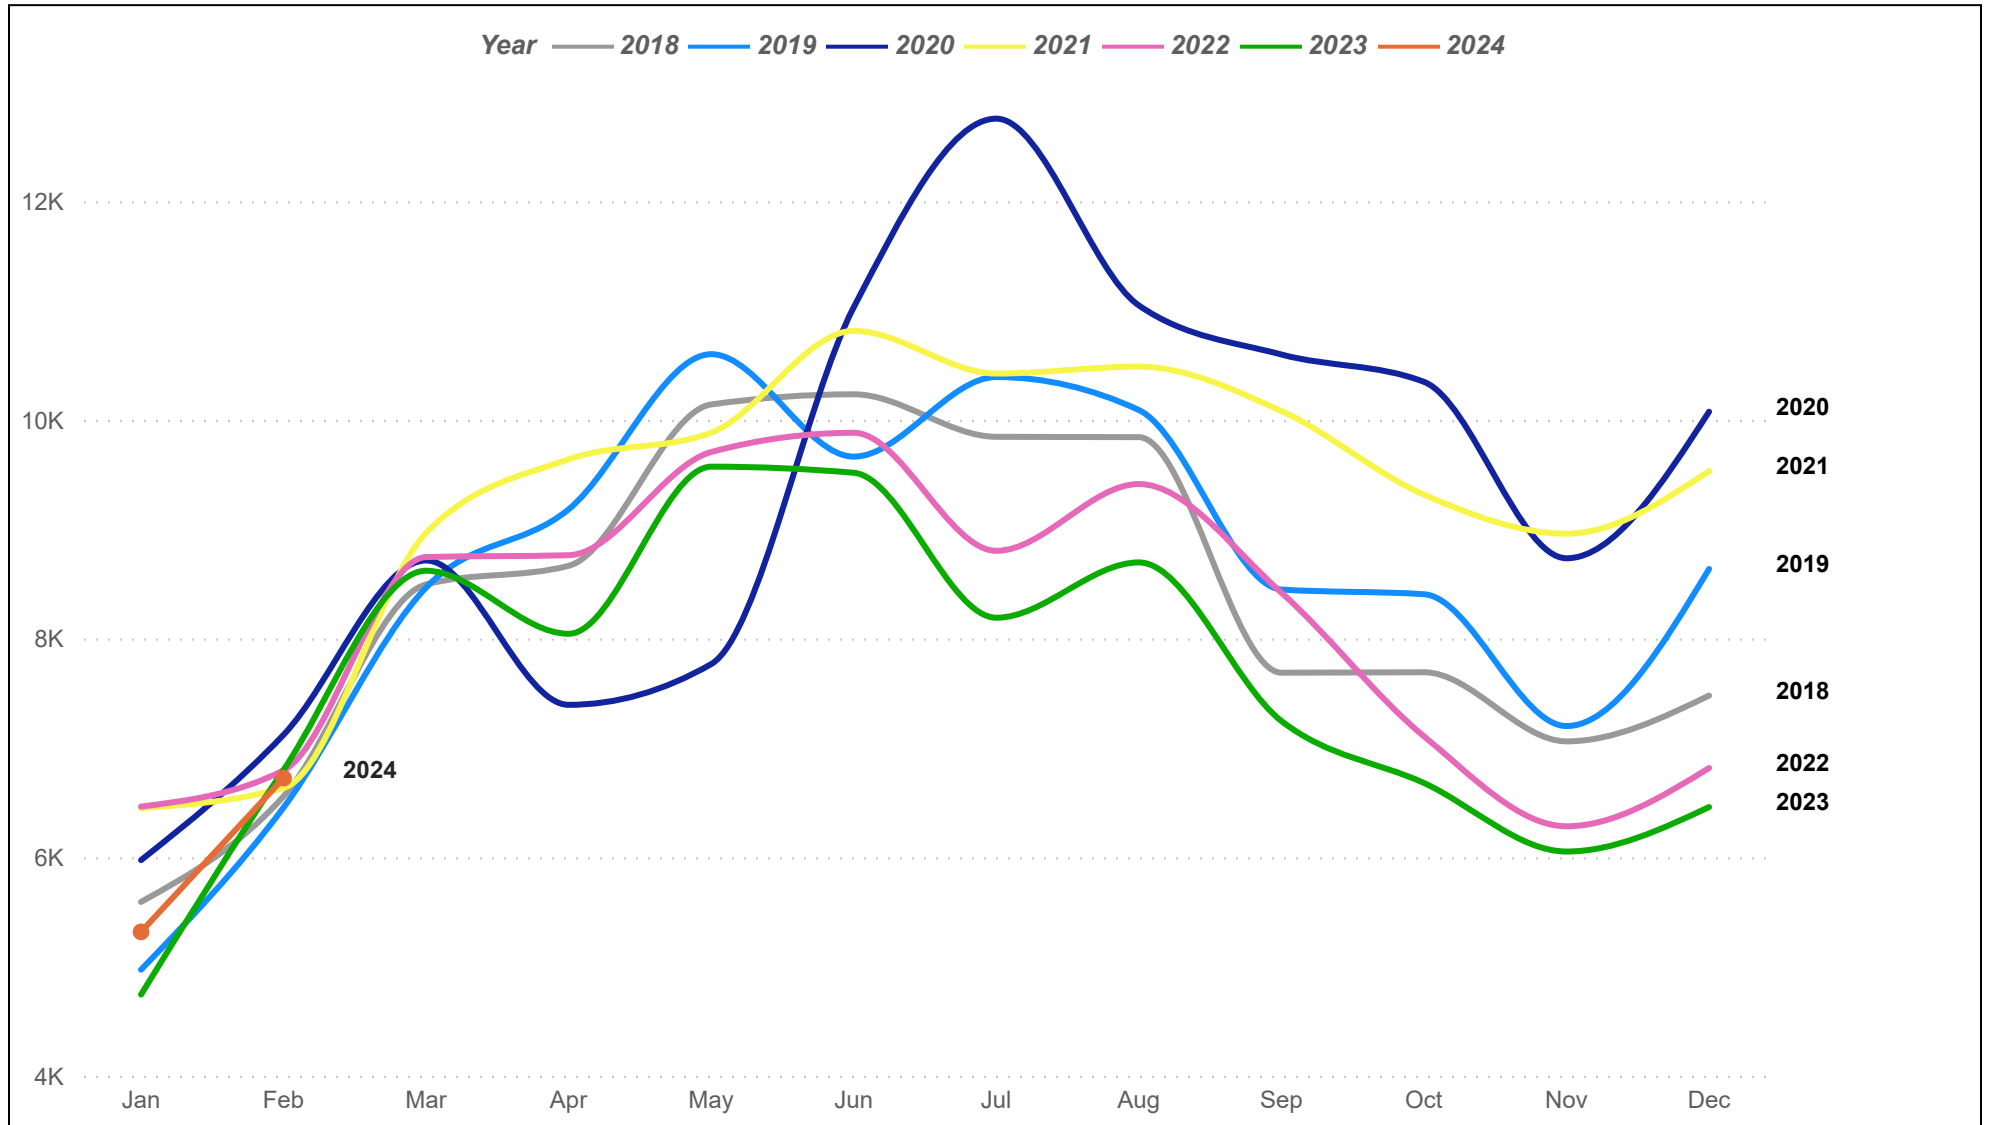

# DFW MSA Residential Sales

The DFW MSA (Metropolitan Statistical Area) consists of Collin, Dallas, Denton, Ellis, Hunt, Kaufman, Rockwall, Hood, Johnson, Parker, Somervell, Tarrant, and Wise counties.

# DFW MSA Average Sales Price

The DFW MSA (Metropolitan Statistical Area) consists of Collin, Dallas, Denton, Ellis, Hunt, Kaufman, Rockwall, Hood, Johnson, Parker, Somervell, Tarrant, and Wise counties.

# DFW MSA Median Sales Price

The DFW MSA (Metropolitan Statistical Area) consists of Collin, Dallas, Denton, Ellis, Hunt, Kaufman, Rockwall, Hood, Johnson, Parker, Somervell, Tarrant, and Wise counties.

# DFW MSA Residential Sales Volume

The DFW MSA (Metropolitan Statistical Area) consists of Collin, Dallas, Denton, Ellis, Hunt, Kaufman, Rockwall, Hood, Johnson, Parker, Somervell, Tarrant, and Wise counties.