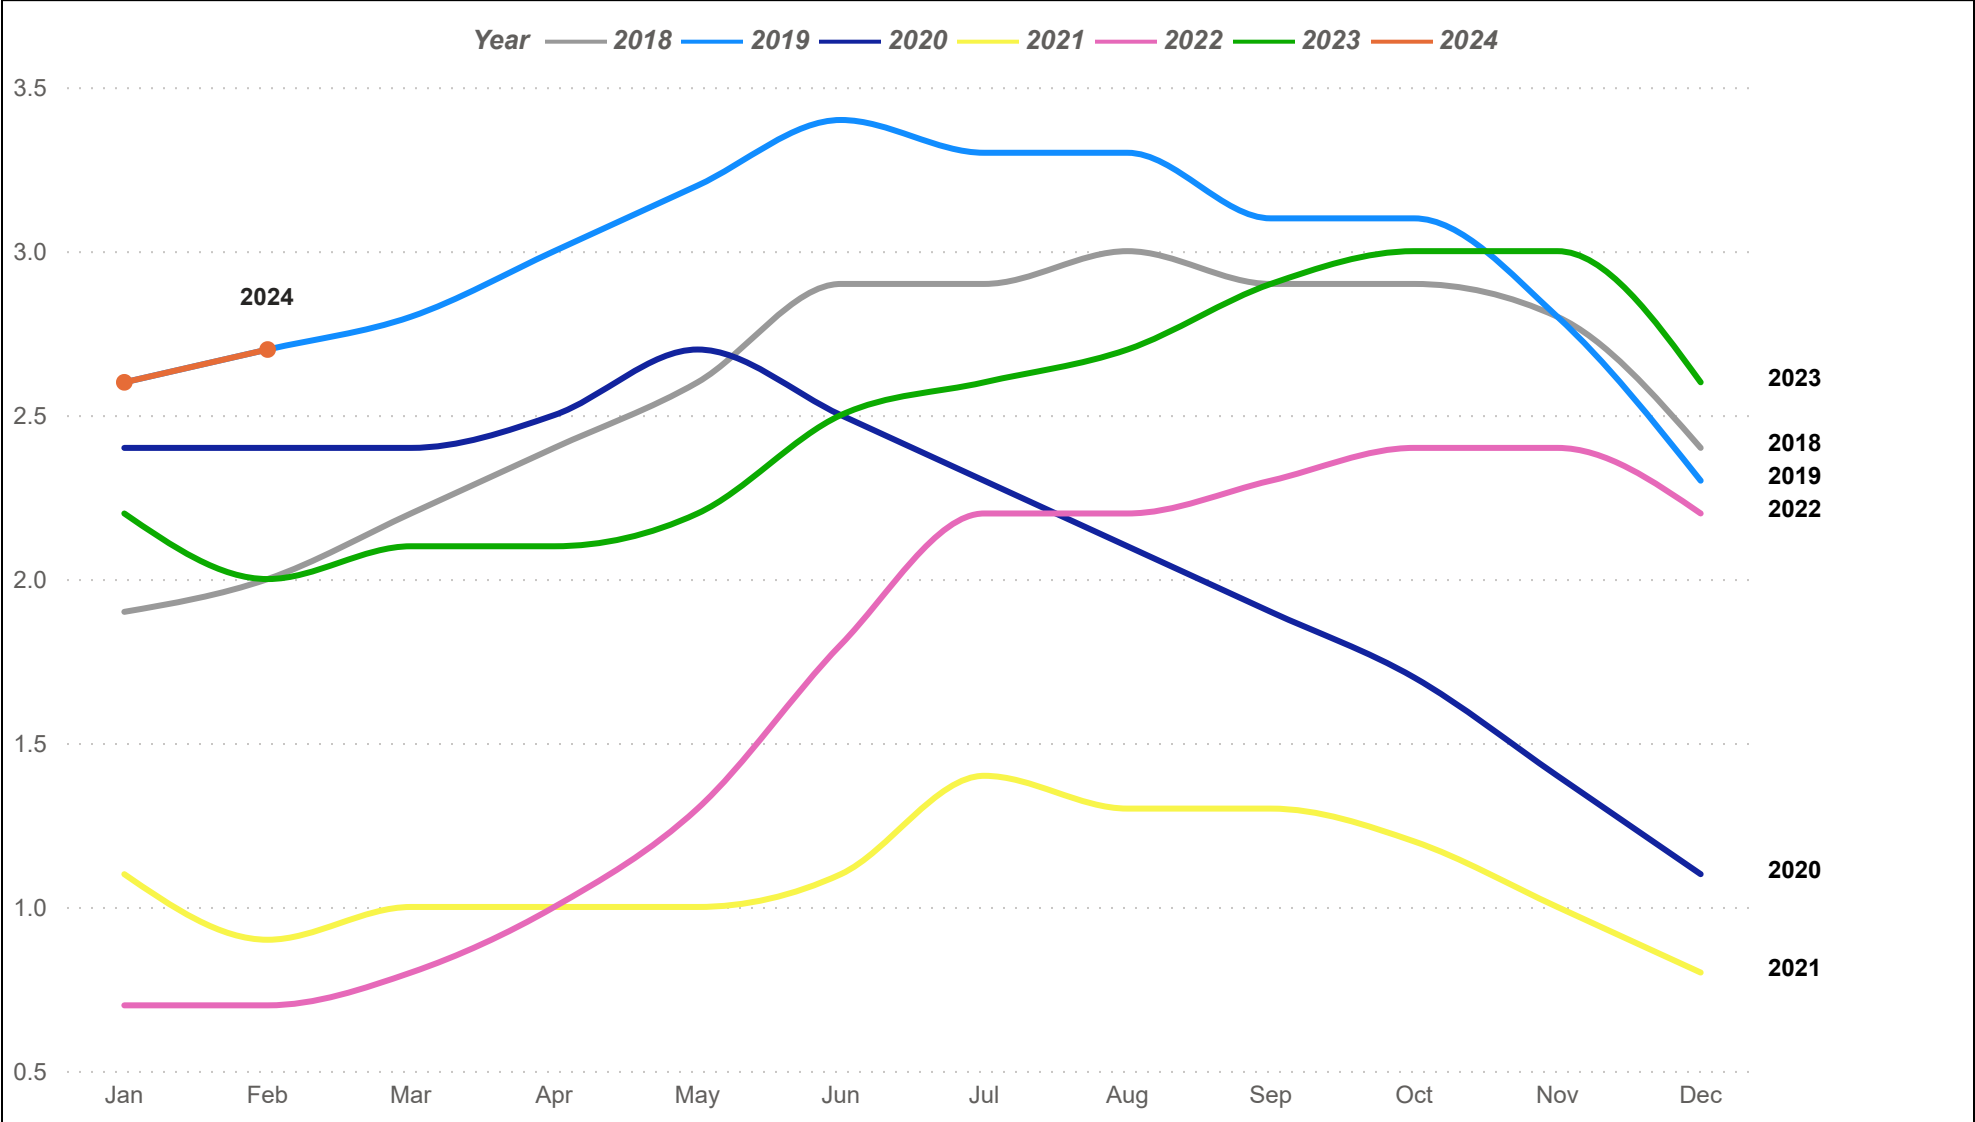

DFW MSA Months of Inventory

The DFW MSA (Metropolitan Statistical Area) consists of Collin, Dallas, Denton, Ellis, Hunt, Kaufman, Rockwall, Hood, Johnson, Parker, Somervell, Tarrant, and Wise counties.